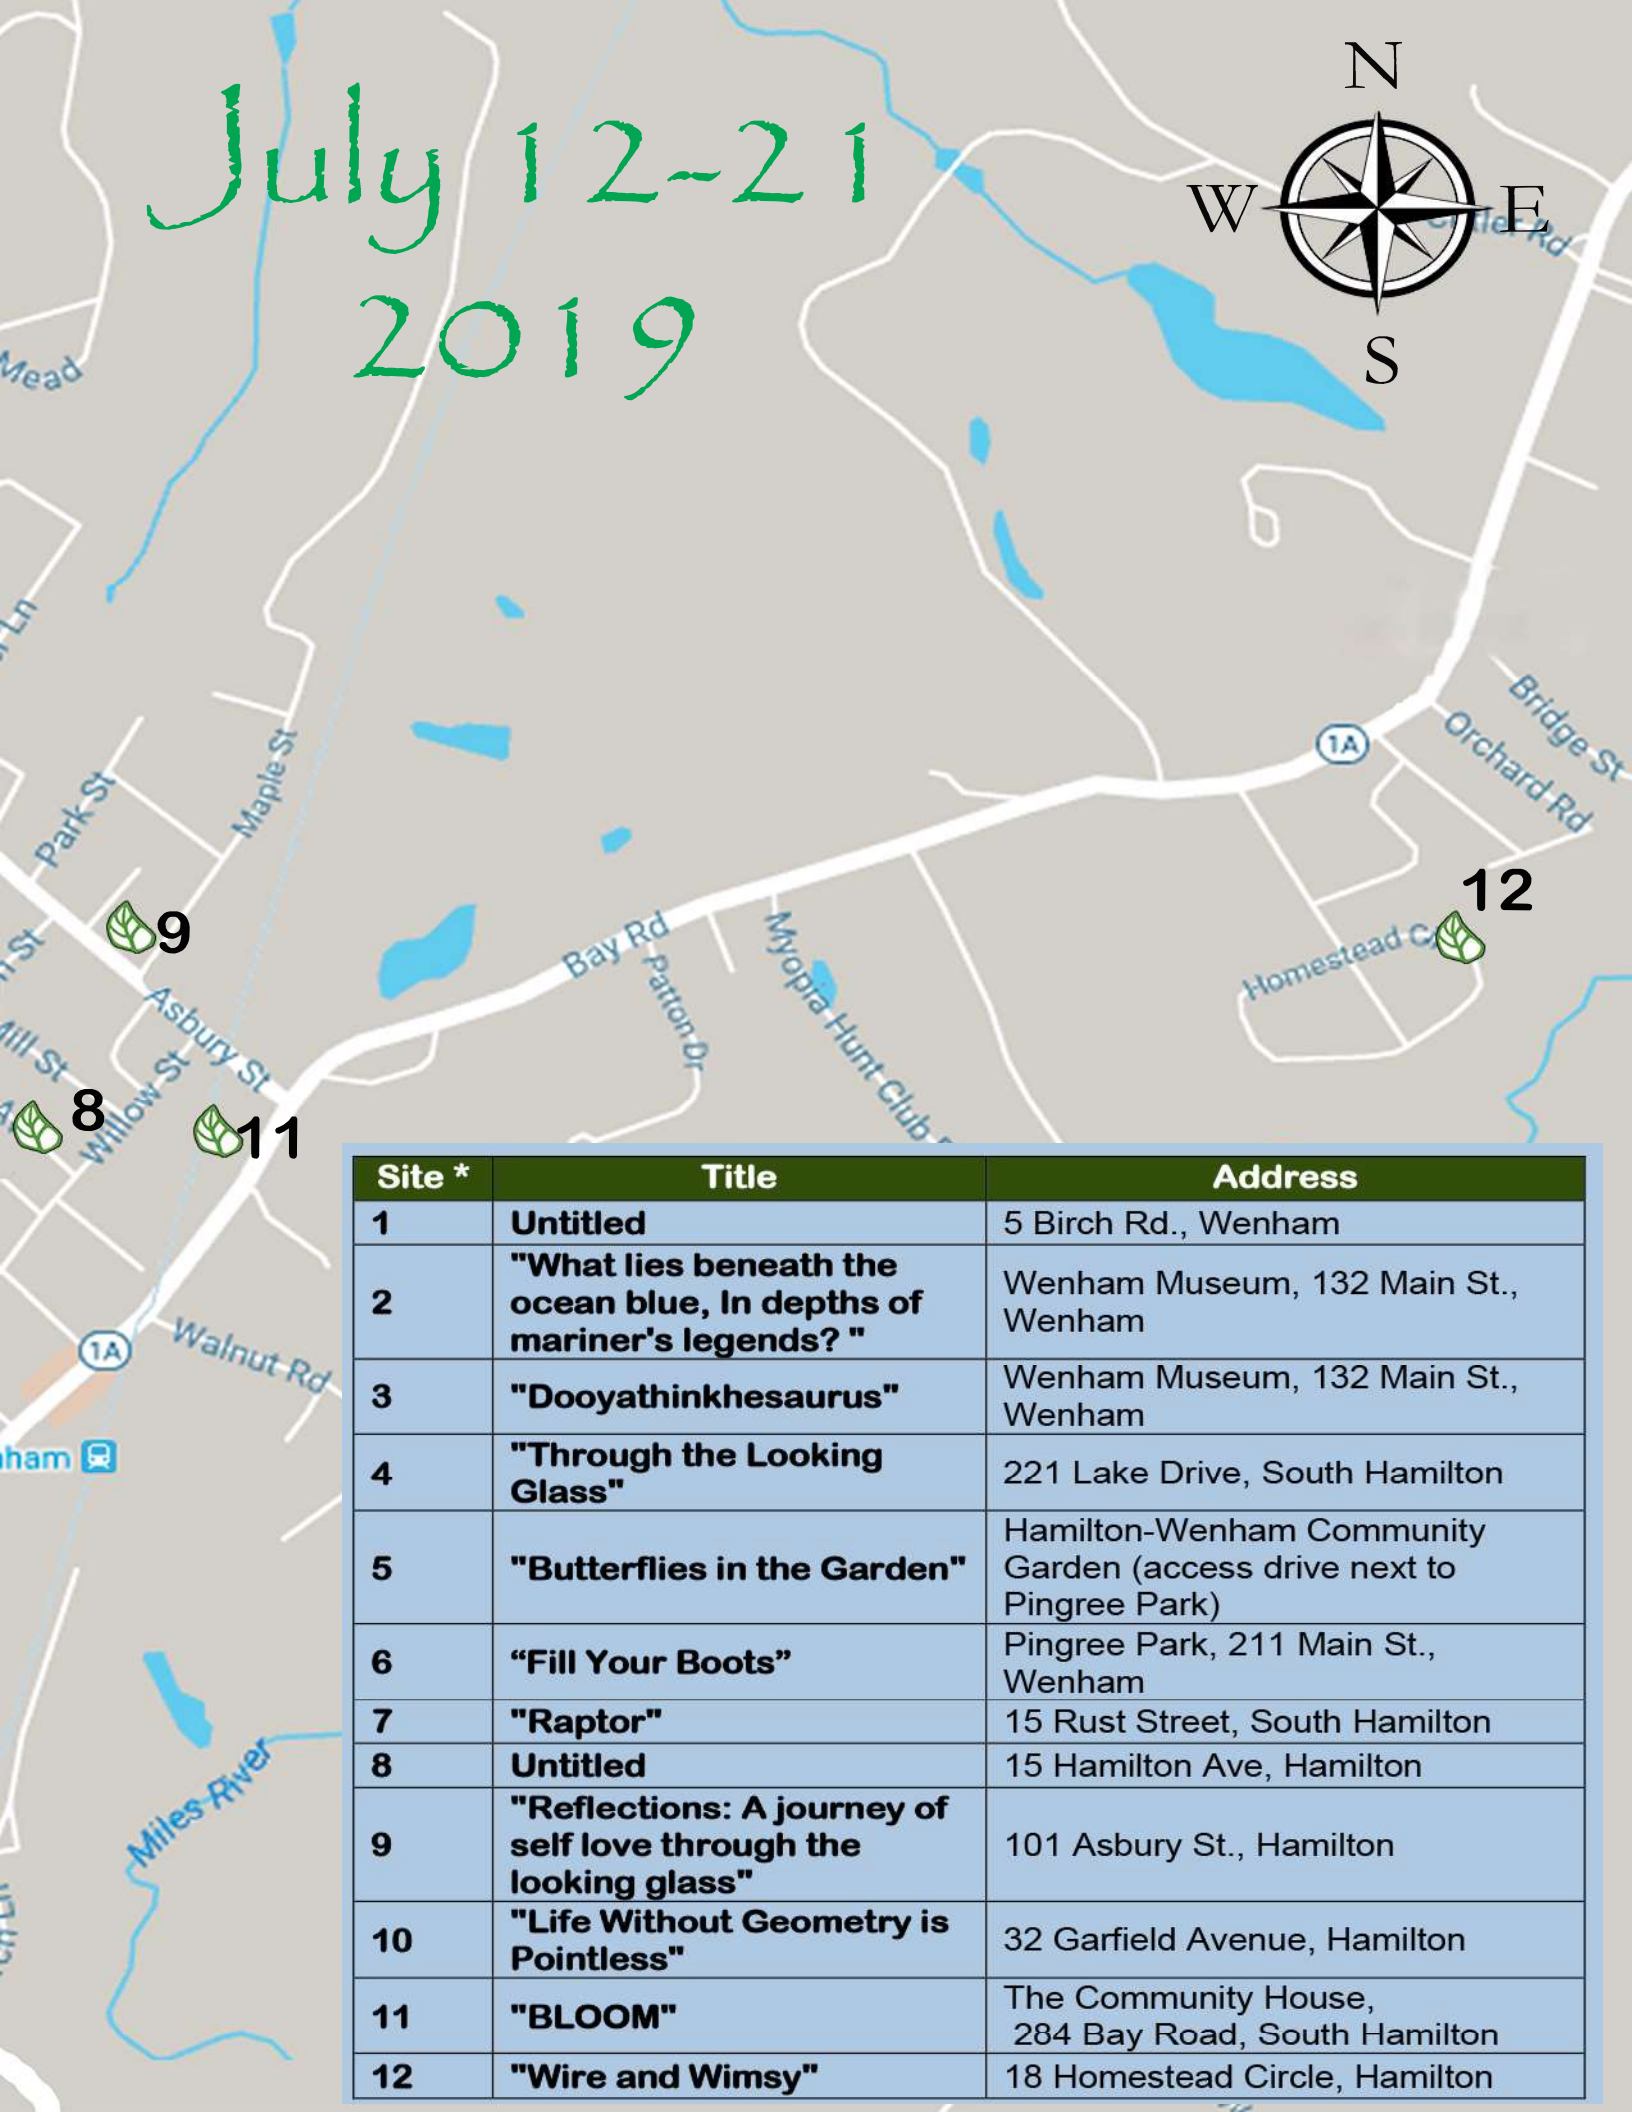

WWW.ARTGROWSHERE.COM

Art Grows Here is generously sponsored by

July 12-21
2019

Site *	Title	Address
1	Untitled	5 Birch Rd., Wenham
2	"What lies beneath the ocean blue, In depths of mariner's legends? "	Wenham Museum, 132 Main St., Wenham
3	"Dooyathinkhesaurus"	Wenham Museum, 132 Main St., Wenham
4	"Through the Looking Glass"	221 Lake Drive, South Hamilton
5	"Butterflies in the Garden"	Hamilton-Wenham Community Garden (access drive next to Pingree Park)
6	"Fill Your Boots"	Pingree Park, 211 Main St., Wenham
7	"Raptor"	15 Rust Street, South Hamilton
8	Untitled	15 Hamilton Ave, Hamilton
9	"Reflections: A journey of self love through the looking glass"	101 Asbury St., Hamilton
10	"Life Without Geometry is Pointless"	32 Garfield Avenue, Hamilton
11	"BLOOM"	The Community House, 284 Bay Road, South Hamilton
12	"Wire and Wimsy"	18 Homestead Circle, Hamilton